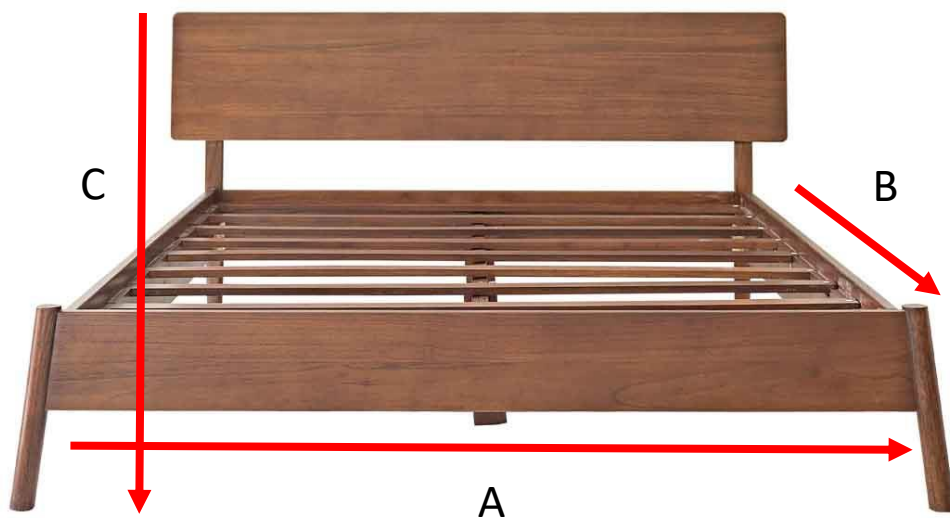

# BERAH GETAH

Bett aus Mindyholz 215 VINTAGE  
Referenz : **1307**

A = 189 cm  
B = 215 cm  
C = 95 cm

a = 194 cm  
b = 100 cm  
C = 18 cm

a = 209 cm  
b = 25 cm  
C = 25 cm