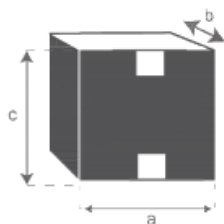

Kommode aus Mindyholz 130 FIFTIES
Referenz : **1308**

A = 130 cm
B = 40 cm
C = 95 cm
D = 23 cm
E = 63 cm
F = 21 cm

a = 138 cm
b = 47 cm
C = 83 cm