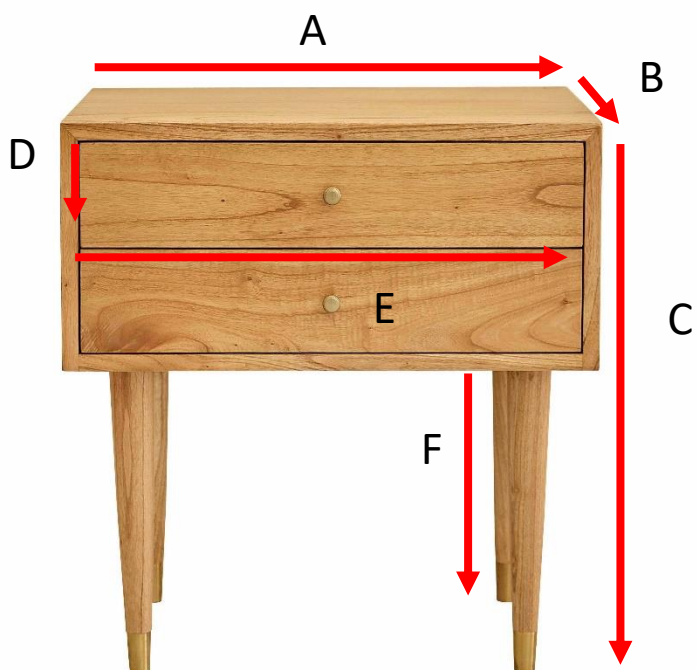

Nachtisch aus Mindyholz 60 FIFTIES  
Referenz : **1309**

A = 60 cm  
B = 40 cm  
C = 65 cm  
D = 12 cm  
E = 56 cm  
F = 37 cm

a = 67 cm  
b = 47 cm  
C = 37 cm