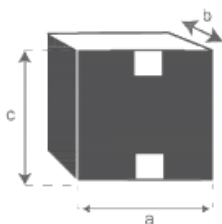

Nachtisch aus Mindyholz 60 FIFTIES  
Referenz : **1309**

A = 60 cm  
B = 40 cm  
C = 65 cm  
D = 12 cm  
E = 56 cm  
F = 37 cm

a = 67 cm  
b = 47 cm  
C = 37 cm