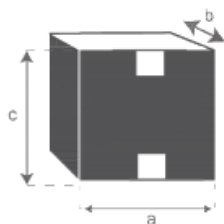

Schrank aus Mindyholz 160 FIFTIES
Referenz : 1311

- A = 120 cm
- B = 50 cm
- C = 160 cm
- D = 57 cm
- E = 98 cm
- F = 26 cm
- G = 116 cm
- H = 30 cm
- I = 23 cm
- J = 24 cm
- K = 25 cm

- a = 129 cm
- b = 59 cm
- C = 140 cm