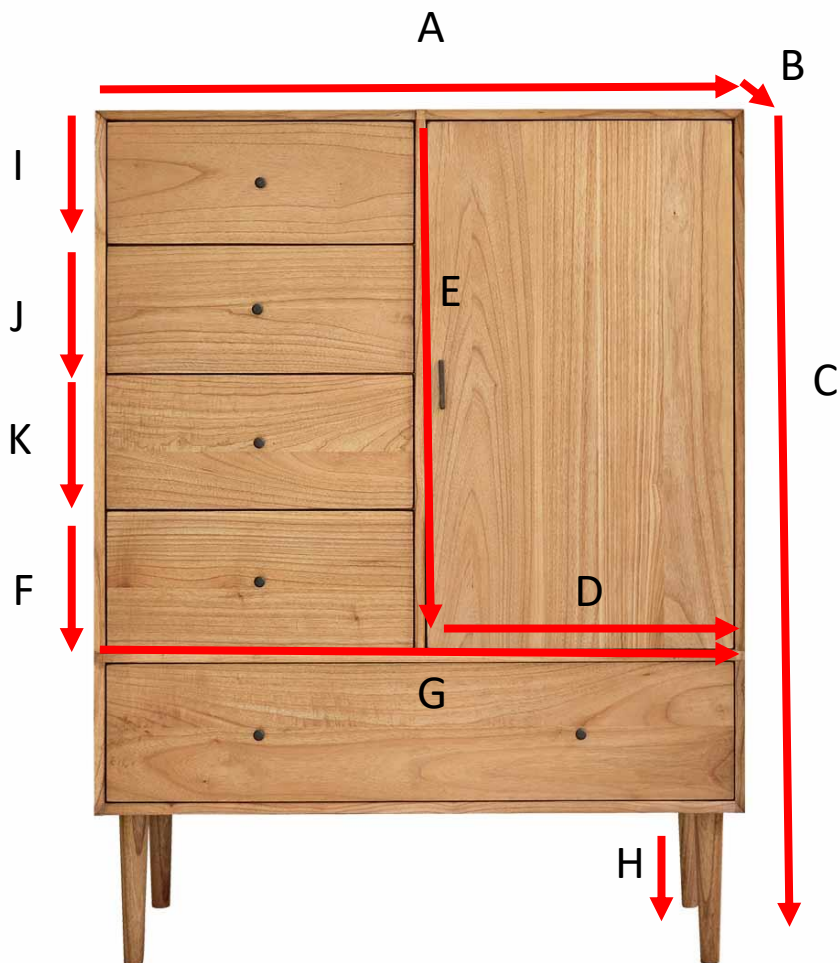

Schrank aus Mindyholz 160 FIFTIES
Referenz : 1311

- A = 120 cm
- B = 50 cm
- C = 160 cm
- D = 57 cm
- E = 98 cm
- F = 26 cm
- G = 116 cm
- H = 30 cm
- I = 23 cm
- J = 24 cm
- K = 25 cm

- a = 129 cm
- b = 59 cm
- C = 140 cm