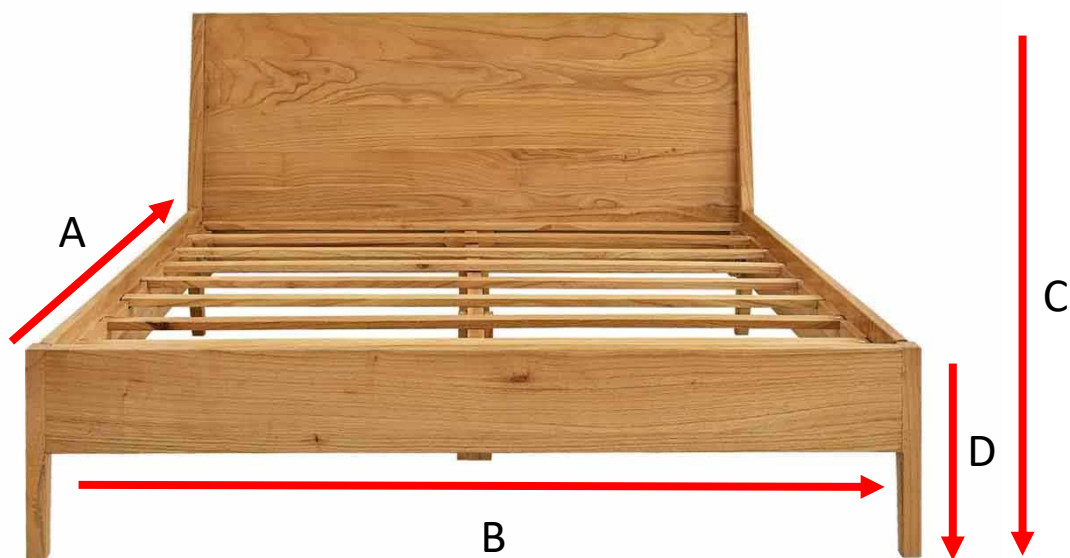

BERAH GETAH

Bett aus Mindyholz 215 FIFTIES
Referenz : **1312**

A = 214 cm
B = 169 cm
C = 98 cm
D = 40 cm

a = 174 cm
b = 103 cm
C = 18 cm

a = 205 cm
b = 26 cm
C = 23 cm