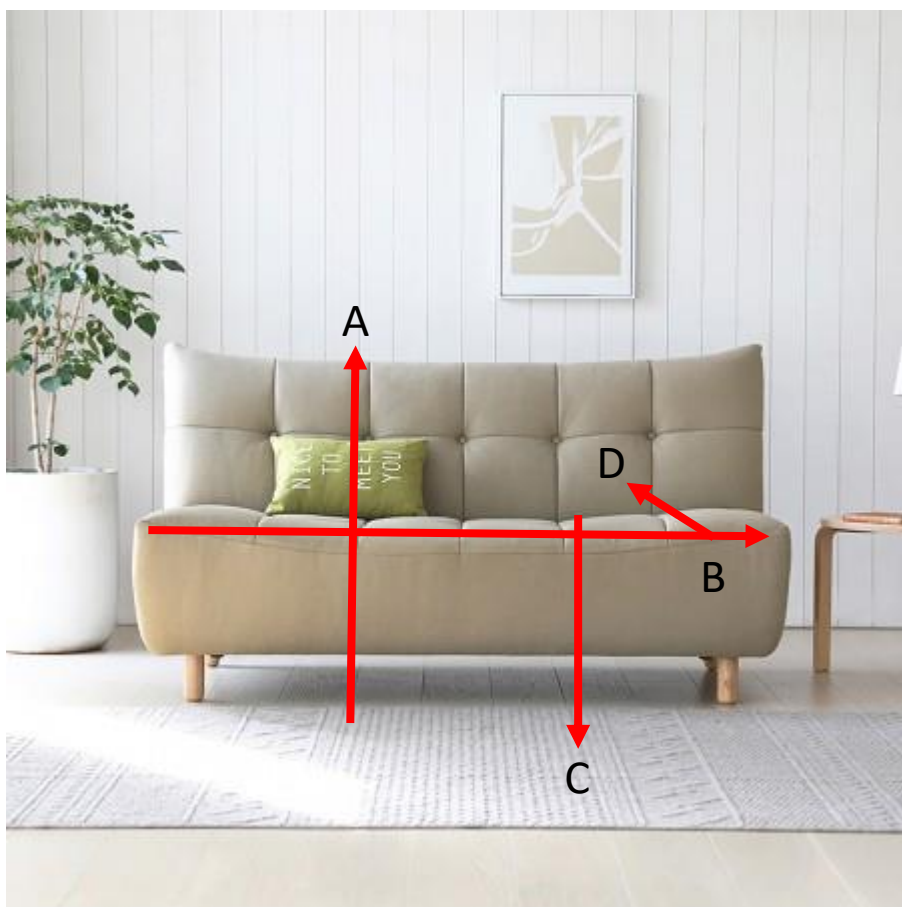

## Beige Sofa 2 Personen BERLIN Referenz : 1405

A = 92 cm  
B = 149 cm  
C = 44 cm  
D = 53 cm

a = 155 cm  
b = 83 cm  
c = 72 cm