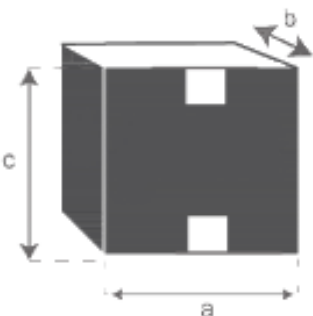

Verglaster Couchtisch aus Teakholz 80 BOSTON

Referenz : 143

A = 80 cm
B = 80 cm
C = 40 cm
D = 3 cm
E = 21 cm

a = 88 cm
b = 88 cm
c = 48 cm