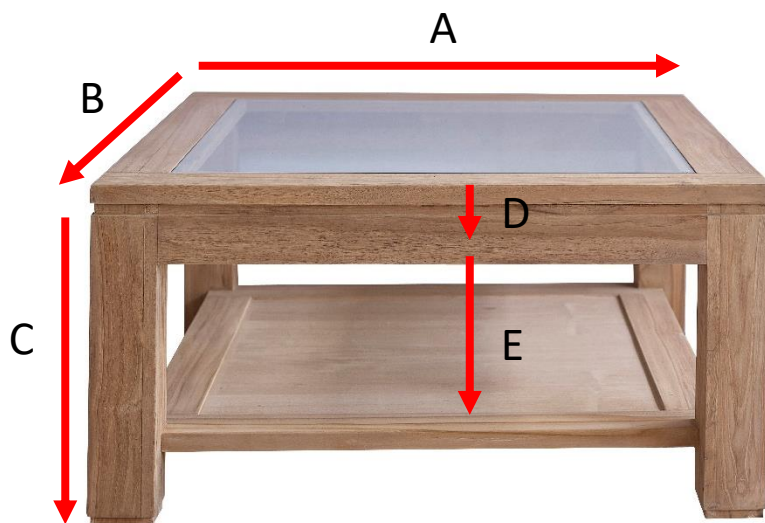

Verglaster Couchtisch aus Teakholz 80 BOSTON

Referenz : 143

A = 80 cm
B = 80 cm
C = 40 cm
D = 3 cm
E = 21 cm

a = 88 cm
b = 88 cm
c = 48 cm