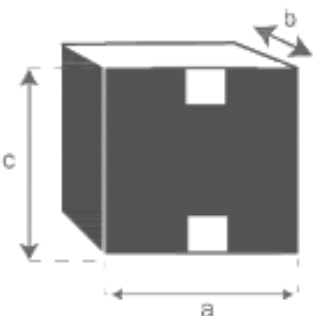

Verglaster Couchtisch aus Teakholz 120 BOSTON

Referenz : 145

A = 120 cm
B = 120 cm
C = 40 cm
D = 3 cm
E = 21 cm

a = 125 cm
b = 125 cm
c = 45 cm