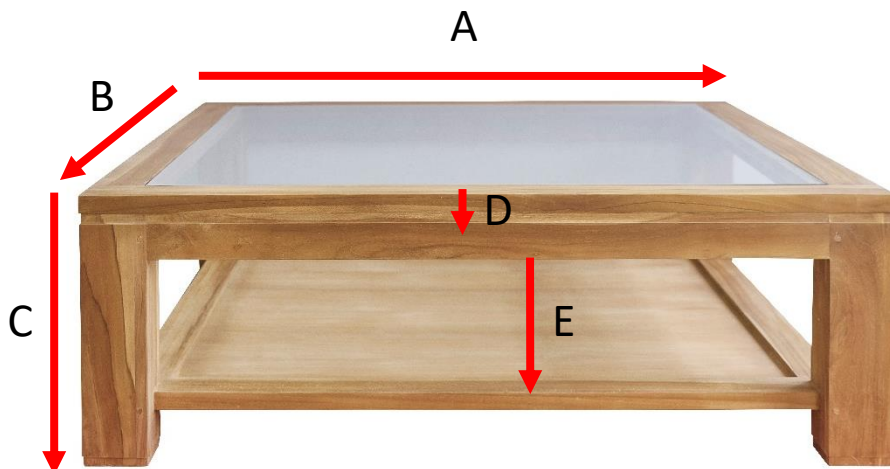

Verglaster Couchtisch aus Teakholz 120 BOSTON

Referenz : 145

A = 120 cm
B = 120 cm
C = 40 cm
D = 3 cm
E = 21 cm

a = 125 cm
b = 125 cm
c = 45 cm