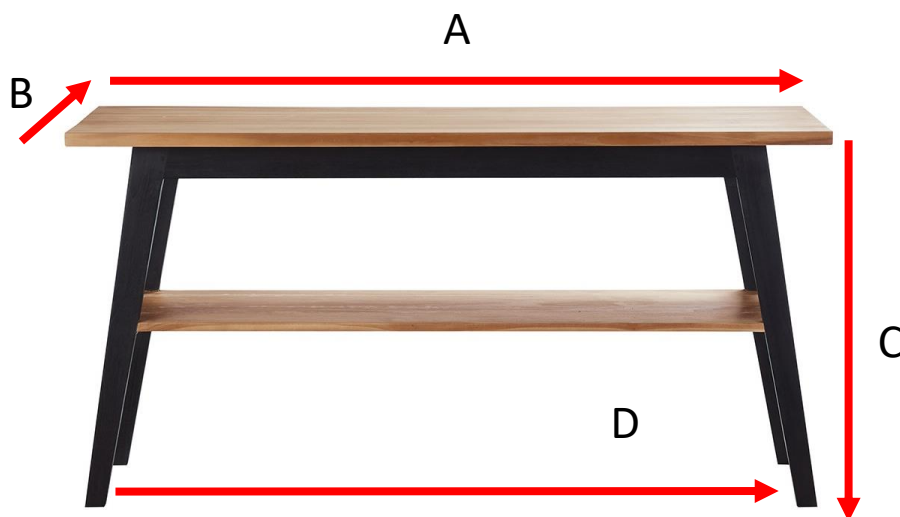

Badezimmermöbel aus Teakholz 150 SARA Referenz : 1501TABLE

A = 150 cm
B = 50 cm
C = 76 cm
D = 139 cm

a = 155 cm
b = 60 cm
c = 80 cm