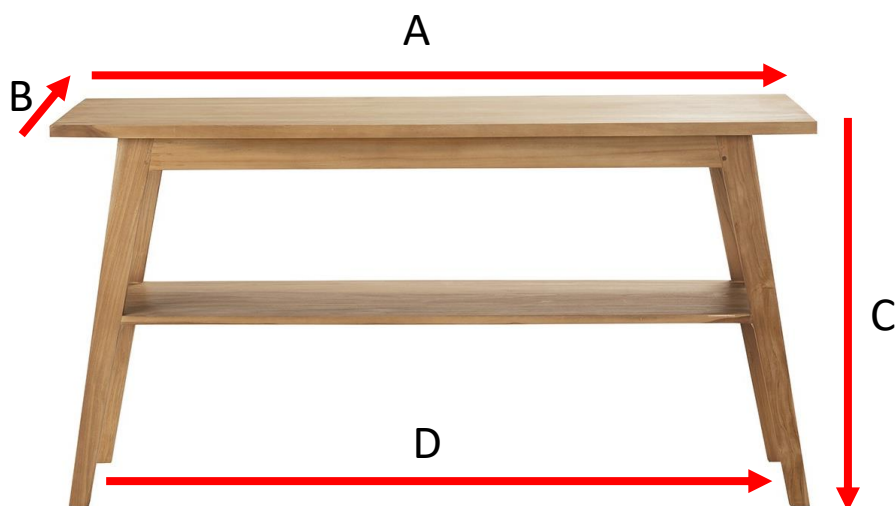

Badezimmermöbel aus Teakholz 150 SARA Referenz : 1503

A = 150 cm
B = 55 cm
C = 76 cm
D = 139 cm

a = 155 cm
b = 60 cm
c = 80 cm