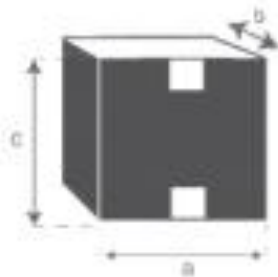

Spiegel aus Teakholz 160  
Referenz: 1508MIRROR

A = 160 cm  
B = 80 cm

a = 162 cm  
b = 82 cm  
c = 9 cm