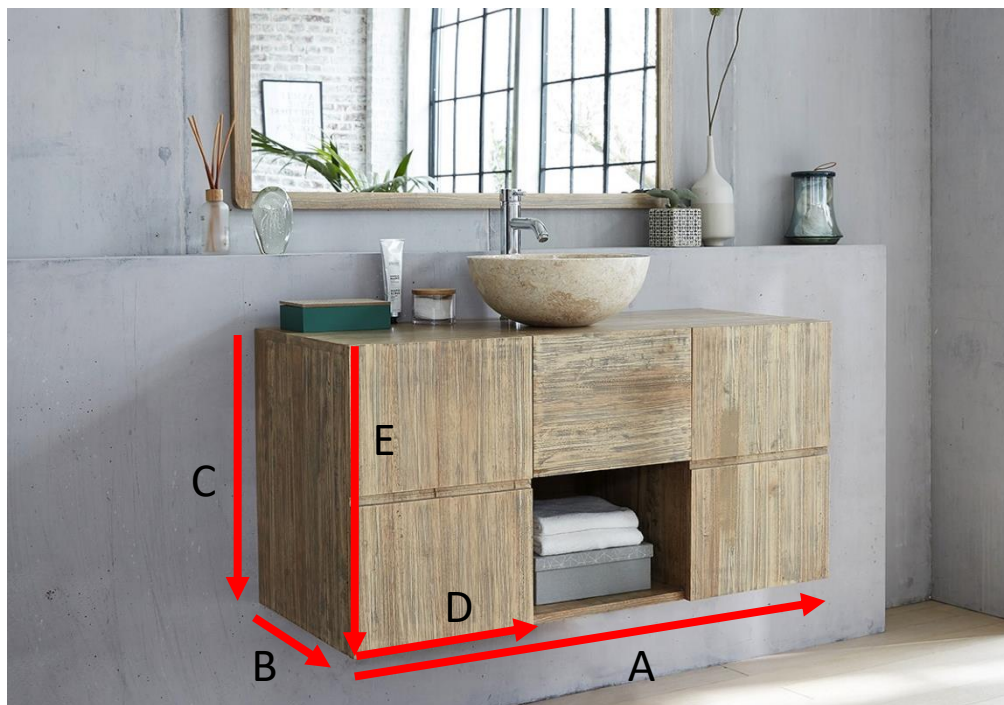

## Badezimmermöbel aus Teakholz 145 Referenz : 1511TABLE

A = 120 cm  
B = 50 cm  
C = 60 cm  
D = 36 cm  
E = 60 cm

a = 153 cm  
b = 63 cm  
c = 48 cm