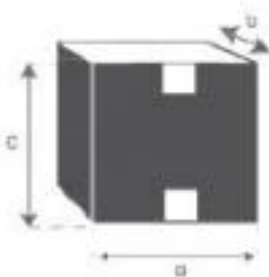

Badezimmermöbel aus Gummibaumholz 80
Referenz: 1522

A = 80 cm
B = 75 cm
C = 80 cm
D = 50 cm

a = 85 cm
b = 55 cm
c = 80 cm