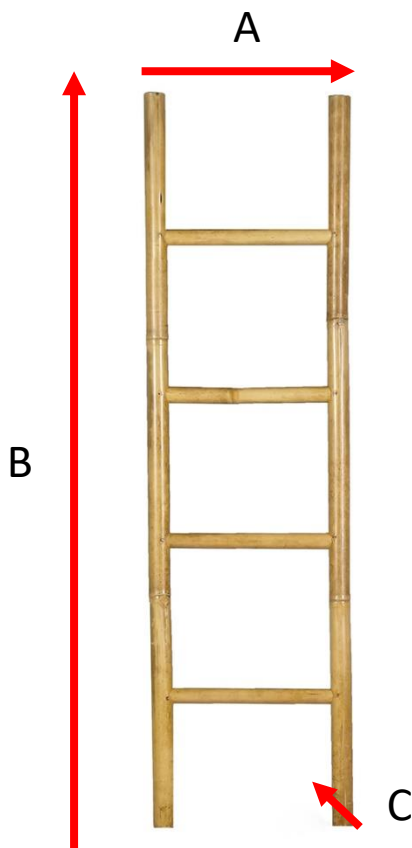

Handtuchleiter BAMBUS

Referenz : 1550

A = 40 cm
B = 150 cm
C = 4 cm

a = 152 cm
b = 46 cm
c = 6 cm