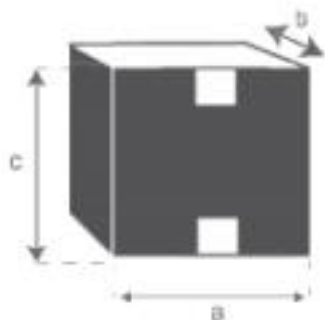

Badezimmermöbel aus massivem Mindy 90 cm FIFTIES  
Referenz: 1569

A = 90 cm  
B = 78 cm  
C = 43 cm  
D = 23 cm

a = 97 cm  
b = 58 cm  
c = 65 cm