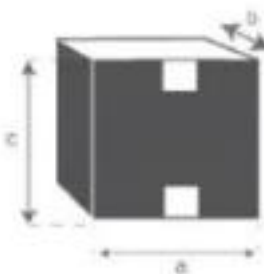

Verglaster runder Tisch aus Teakholz 110
Referenz: 1581

A = 110 cm
B = 76 cm

a = 120 cm
b = 20 cm
c = 120 cm