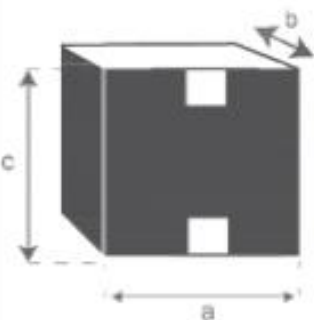

Buffet aus massivem Mindy 175 cm FIFTIES  
Referenz : 1584

a = 182 cm  
b = 53 cm  
c = 61 cm