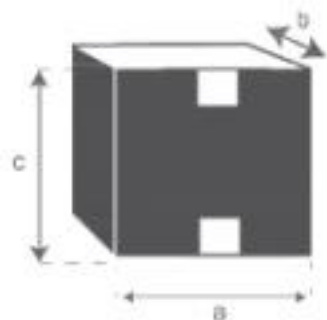

Bücherregal aus massivem Mindy 85 cm

FIFTIES

Referenz: 1585

A = 84 cm
B = 147 cm
C = 23,5 cm
D = 42 cm
E = 40 cm
F = 25 cm

a = 91 cm
b = 48 cm
c = 131 cm