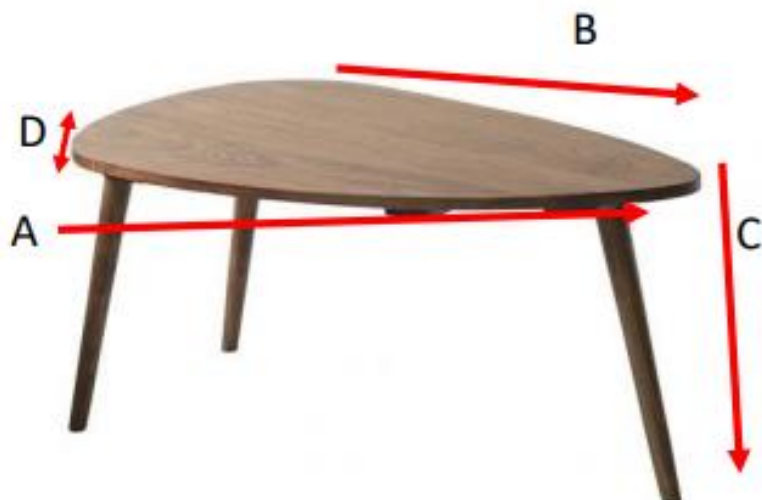

BERAH GETAH

Couchtisch aus massivem Mindy in Walnuss-Finish
100 cm BRUNE
Referenz: 1588

A = 100 cm
B = 70 cm
C = 46 cm
D = 2 cm

a = 108 cm
b = 80 cm
C = 13 cm