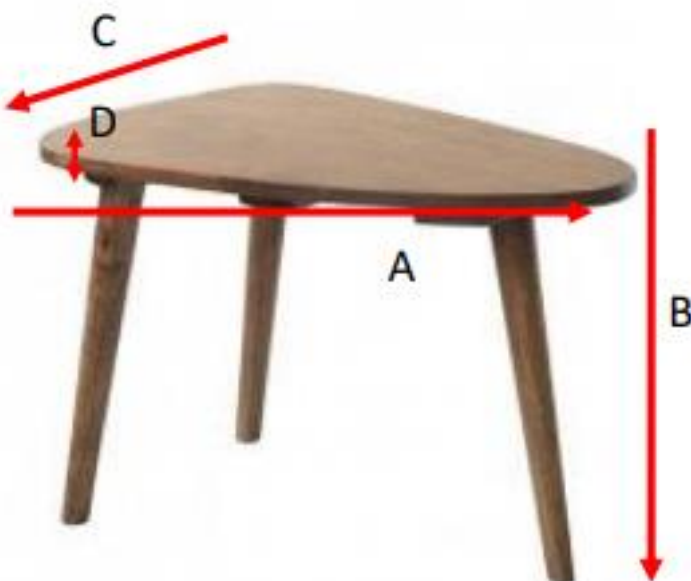

Couchtisch aus massivem Mindy in Walnuss-Finish 62
cm BRUNE
Referenz: 1589

A = 62 cm
B = 42 cm
C = 43 cm
D = 2 cm

a = 70 cm
b = 51 cm
C = 13 cm