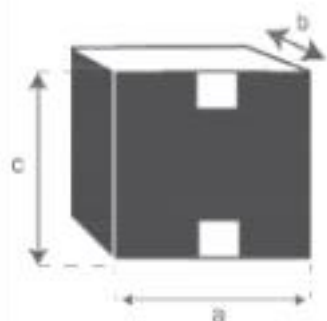

Couchtisch aus massivem Mindy in Walnuss-Finish 62
cm BRUNE
Referenz: 1589

A = 62 cm
B = 42 cm
C = 43 cm
D = 2 cm

a = 70 cm
b = 51 cm
C = 13 cm