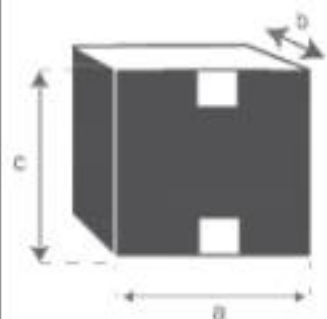

Couchtisch aus massivem Mindy in Walnuss-Finisch 130 cm
VINTAGE
Referenz: 1591

A = 130 cm
B = 65 cm
C = 40 cm
D = 110 cm
E = 18 cm
F = 2 cm

a = 135 cm
b = 72 cm
c = 47 cm