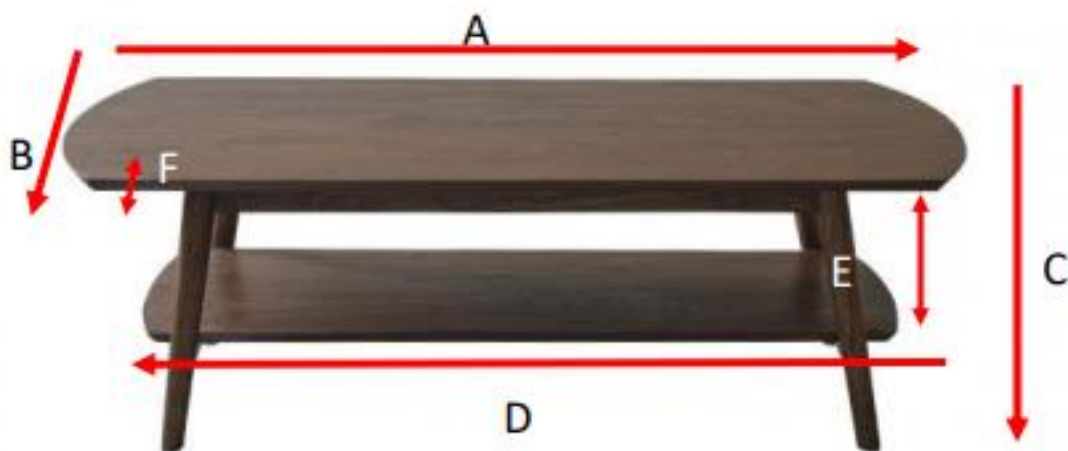

Couchtisch aus massivem Mindy in Walnuss-Finisch 130 cm
VINTAGE
Referenz: 1591

A = 130 cm
B = 65 cm
C = 40 cm
D = 110 cm
E = 18 cm
F = 2 cm

a = 135 cm
b = 72 cm
c = 47 cm