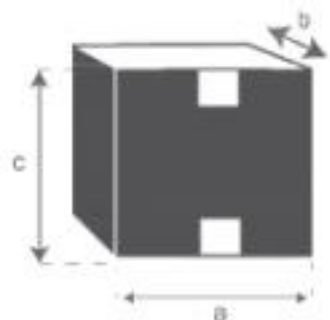

Badezimmersäule aus massivem Mindy 120 cm FIFTIES  
Referenz: 1593

A = 35 cm  
B = 120 cm  
C = 31 cm  
D = 35 cm

a = 129 cm  
b = 37 cm  
c = 43 cm