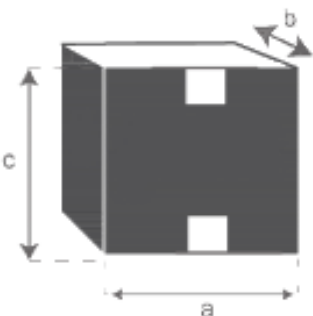

Spiegel aus massivem Mindi 135 cm FIFTIES

Referenz : 1649

A = 135 cm

B = 67 cm

C = 2,5 cm

D = 4 cm

E = 12 cm

a = 141 cm

b = 73 cm

c = 16 cm