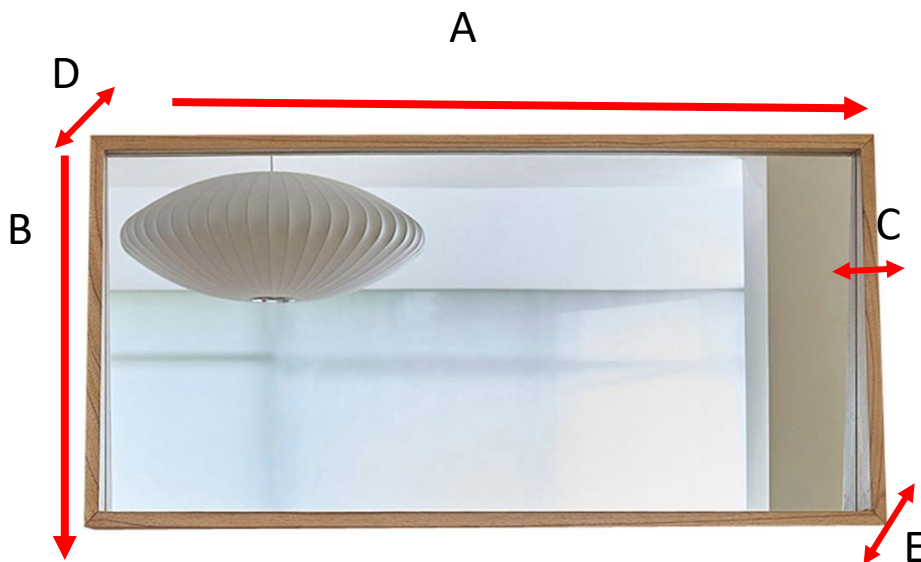

Spiegel aus massivem Mindi 135 cm FIFTIES

Referenz : 1649

A = 135 cm

B = 67 cm

C = 2,5 cm

D = 4 cm

E = 12 cm

a = 141 cm

b = 73 cm

c = 16 cm