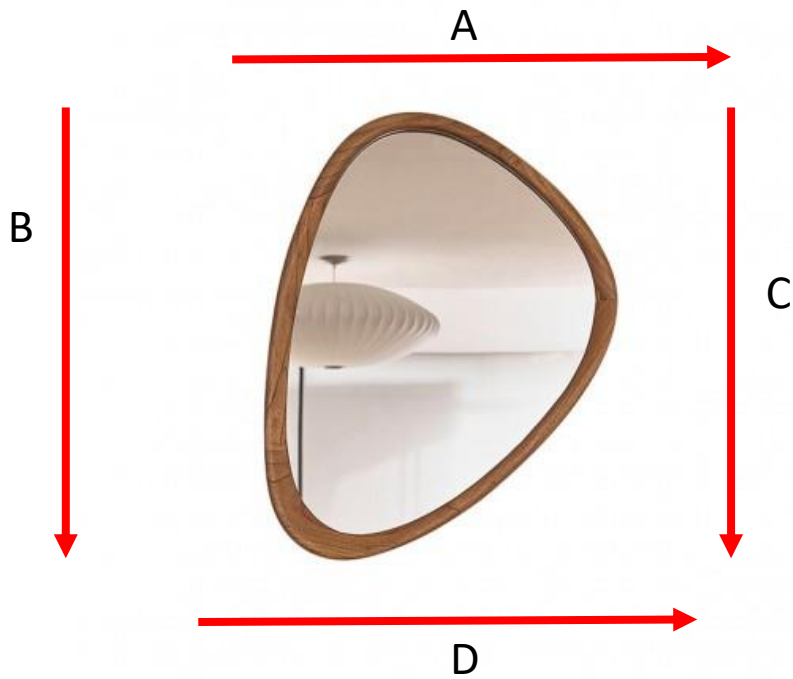

Spiegel aus massivem Mindi 75 cm FIFTIES

Referenz : 1651

A = 61 cm  
B = 75 cm  
C = 72 cm  
D = 55 cm

a = 84 cm  
b = 65 cm  
c = 7 cm