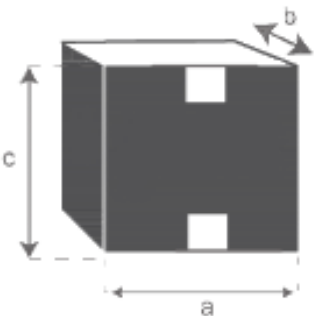

Spiegel aus massivem Mindi 75 cm FIFTIES

Referenz : 1651

A = 61 cm  
B = 75 cm  
C = 72 cm  
D = 55 cm

a = 84 cm  
b = 65 cm  
c = 7 cm