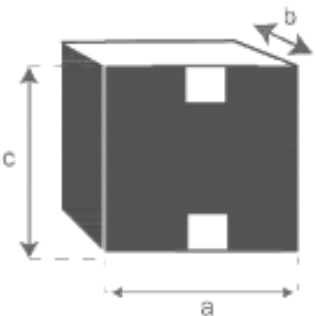

Spiegel aus massivem Mindi 90 cm FIFTIES

Referenz : 1653

A = 61 cm
B = 90 cm
C = 55 cm

a = 101 cm
b = 67 cm
c = 7 cm