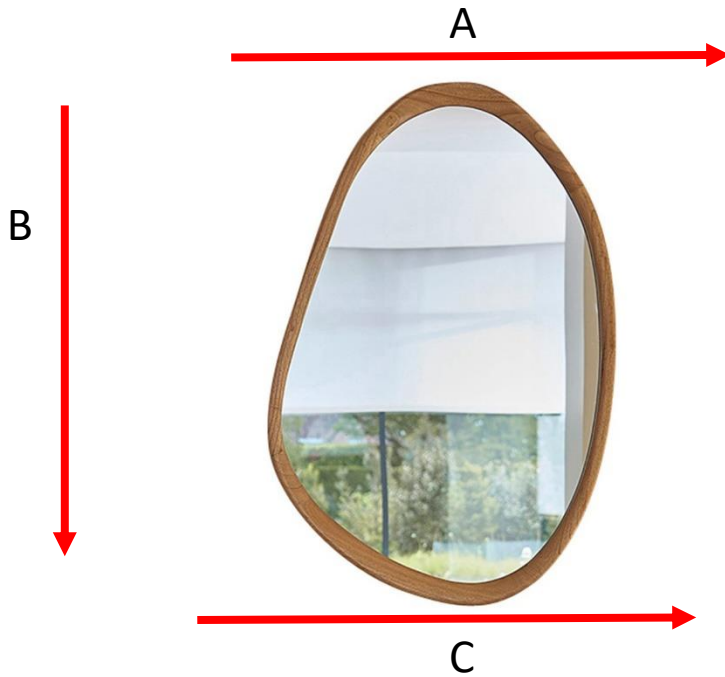

Spiegel aus massivem Mindi 90 cm FIFTIES

Referenz : 1653

A = 61 cm
B = 90 cm
C = 55 cm

a = 101 cm
b = 67 cm
c = 7 cm