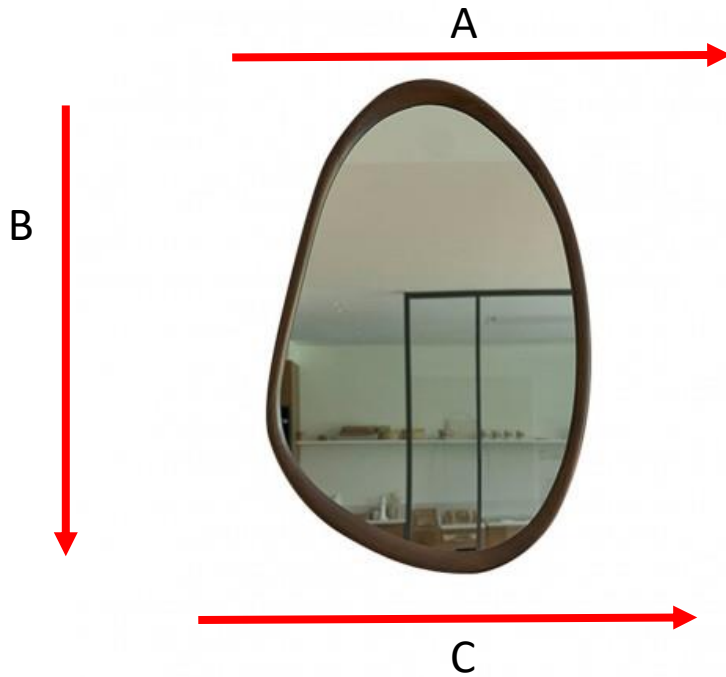

Spiegel aus massivem Mindi 90 cm VINTAGE

Referenz : 1654

A = 61 cm
B = 90 cm
C = 55 cm

a = 101 cm
b = 67 cm
c = 7 cm