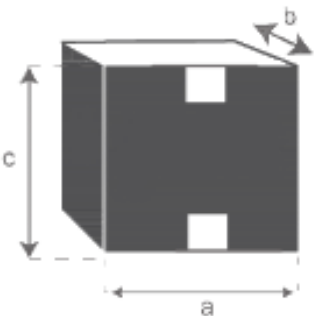

Spiegel aus massivem Mindi 90 cm VINTAGE

Referenz : 1654

A = 61 cm
B = 90 cm
C = 55 cm

a = 101 cm
b = 67 cm
c = 7 cm