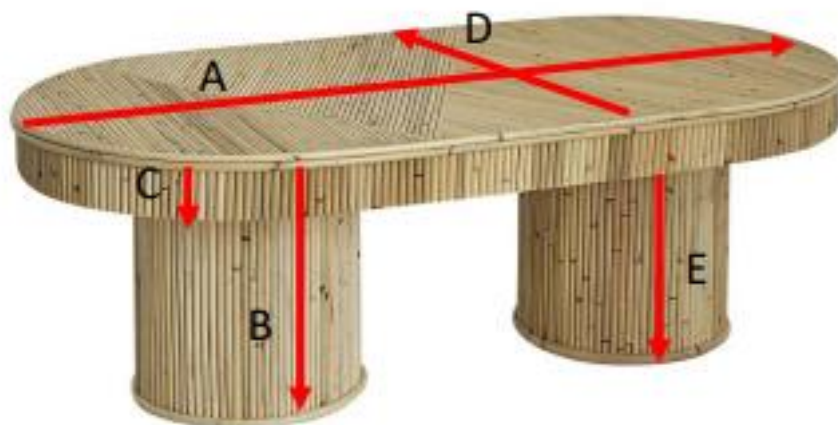

Couchtisch aus Rattan

Referenz: 1700

A = 120 cm

B = 40 cm

C = 8 cm

D = 61 cm

E = 32 cm

a = 123 cm

b = 64 cm

c = 43 cm