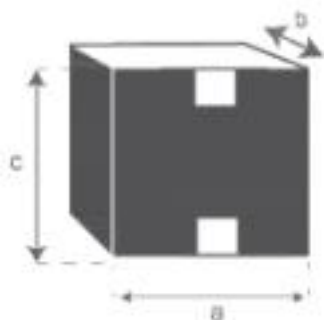

Couchtisch aus Rattan

Referenz: 1700

A = 120 cm

B = 40 cm

C = 8 cm

D = 61 cm

E = 32 cm

a = 123 cm

b = 64 cm

c = 43 cm