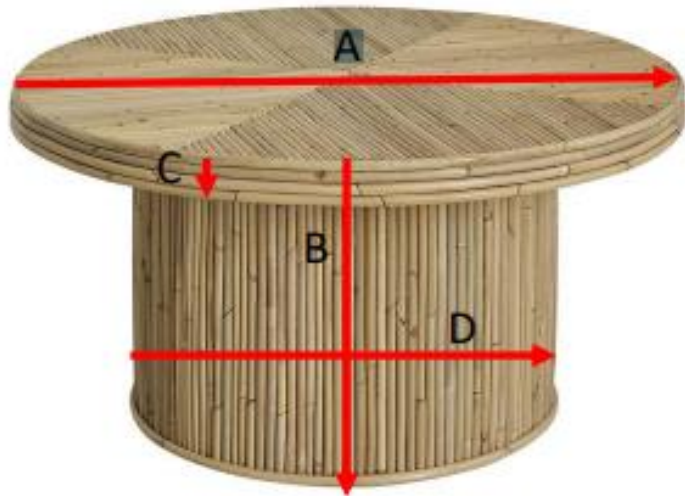

Couchtisch aus Rattan
Referenz: 1701

A = 80 cm
B = 40 cm
C = 5 cm
D = 51 cm

a = 83 cm
b = 83 cm
c = 43 cm