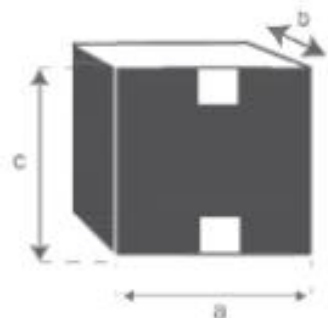

Couchtisch aus Rattan
Referenz: 1701

A = 80 cm
B = 40 cm
C = 5 cm
D = 51 cm

a = 83 cm
b = 83 cm
c = 43 cm