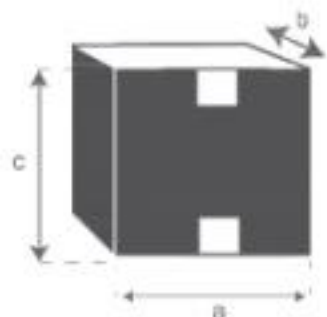

Kopfteil aus Rattan oval 180 cm JANE

Referenz: 1715

A = 210 cm
B = 145 cm
C = 100 cm
D = 75 cm
E = 25 cm

a = 213 cm
b = 9,5 cm
c = 104 cm