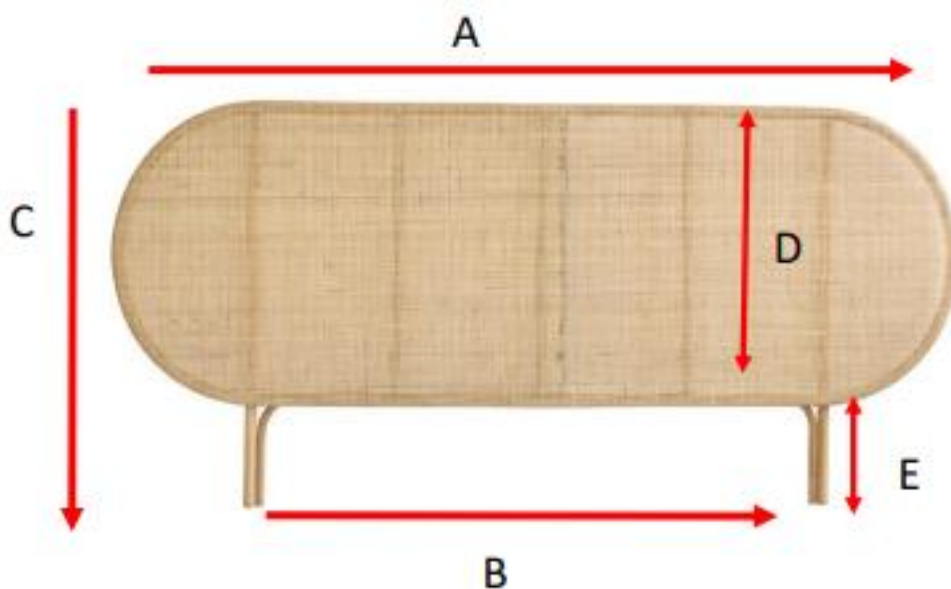

Kopfteil aus Rattan oval 180 cm JANE

Referenz: 1715

A = 210 cm
B = 145 cm
C = 100 cm
D = 75 cm
E = 25 cm

a = 213 cm
b = 9,5 cm
c = 104 cm