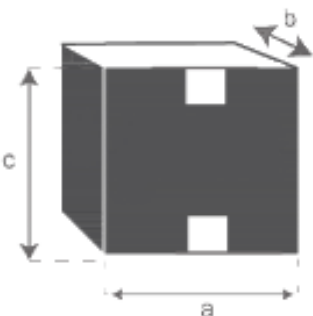

Kopfteil aus Rattan 165 BOHO

Referenz: 1723

A = 101 cm
B = 115 cm
C = 61 cm
D = 40 cm
E = 95 cm
G = 6 cm

a = 170 cm
b = 10 cm
c = 120 cm