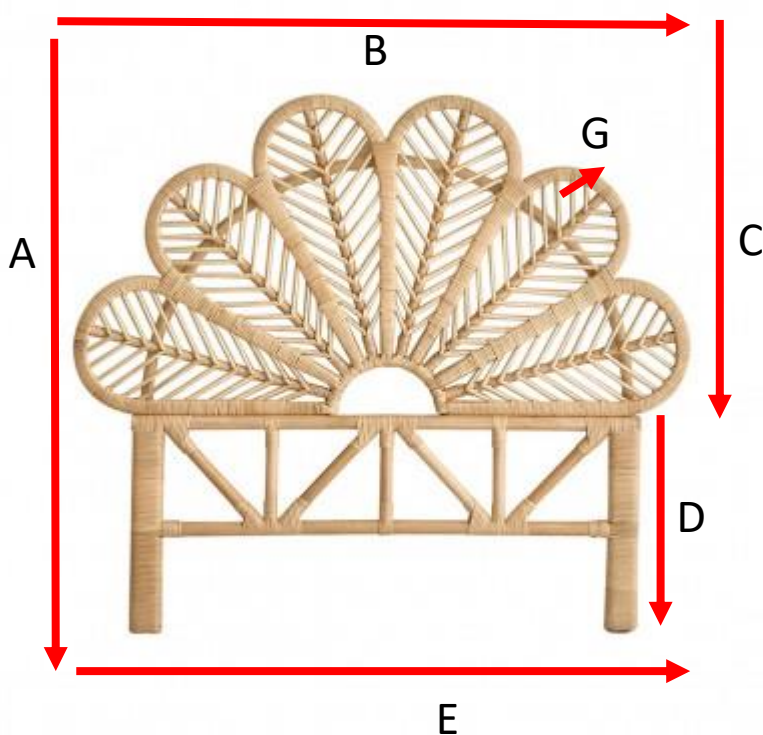

Kopfteil aus Rattan 165 BOHO

Referenz: 1723

A = 101 cm
B = 115 cm
C = 61 cm
D = 40 cm
E = 95 cm
G = 6 cm

a = 170 cm
b = 10 cm
c = 120 cm