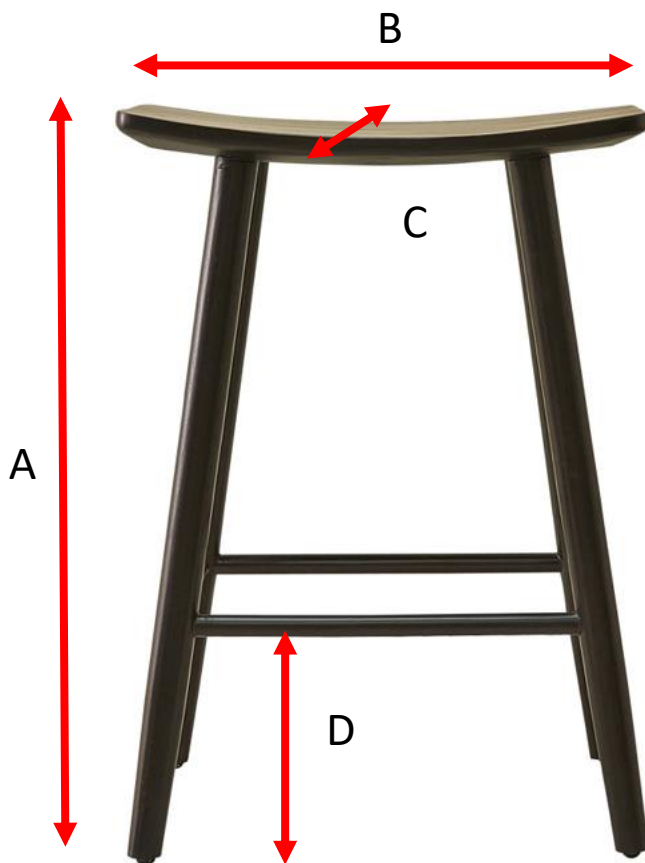

Hocker aus massivem Teakholz schwarz 65 cm

AMBRE

Referenz : 1814

A = 67 cm
B = 48 cm
C = 35 cm
D = 21 cm
(hauteur du
repose pied)

a = 70 cm
b = 37 cm
c = 50 cm