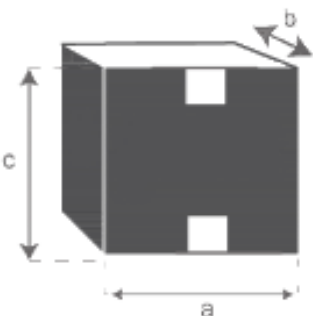

Hocker aus massivem Teakholz schwarz 65 cm

AMBRE

Referenz : 1814

A = 67 cm
B = 48 cm
C = 35 cm
D = 21 cm
(hauteur du
repose pied)

a = 70 cm
b = 37 cm
c = 50 cm