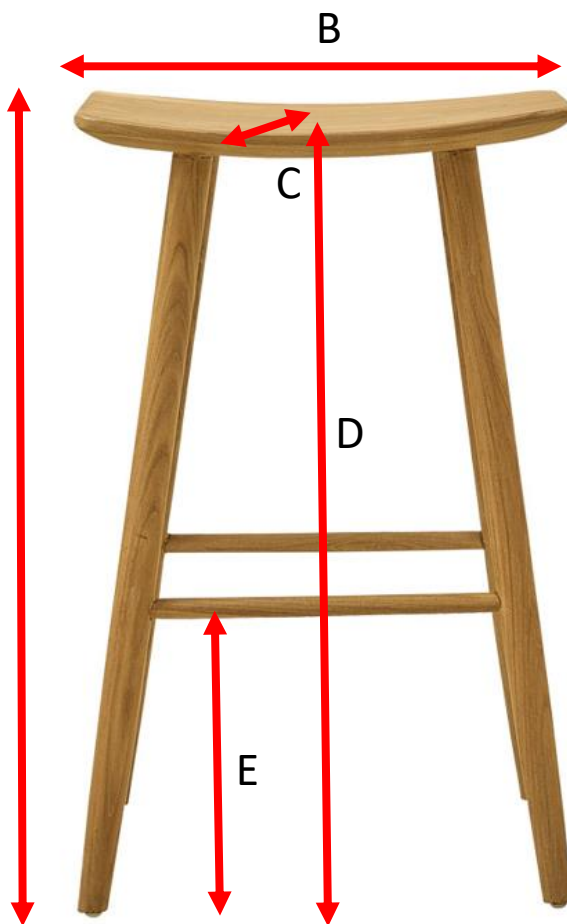

Hocker aus massivem Teakholz 75 cm AMBRE Referenz : 1815

A = 77 cm
B = 48 cm
C = 35 cm
D = 75 cm
E = 30 cm

A

a = 79 cm
b = 37 cm
c = 50 cm