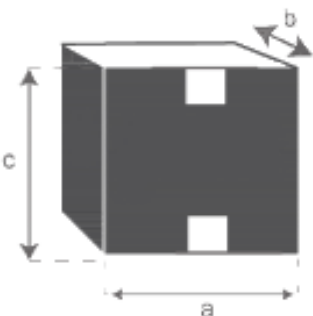

Hocker aus massivem Teakholz 75 cm AMBRE Referenz : 1815

A = 77 cm
B = 48 cm
C = 35 cm
D = 75 cm
E = 30 cm

A

a = 79 cm
b = 37 cm
c = 50 cm