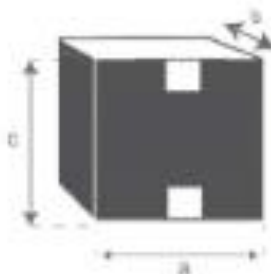

Gartentisch aus geöltem Teakholz BALI 6/8-Sitzer  
Referenz: 18H

A = 120 cm  
B = 100 cm  
C = 75 cm  
D = 2.5 cm

a = 128 cm  
b = 110 cm  
c = 26 cm