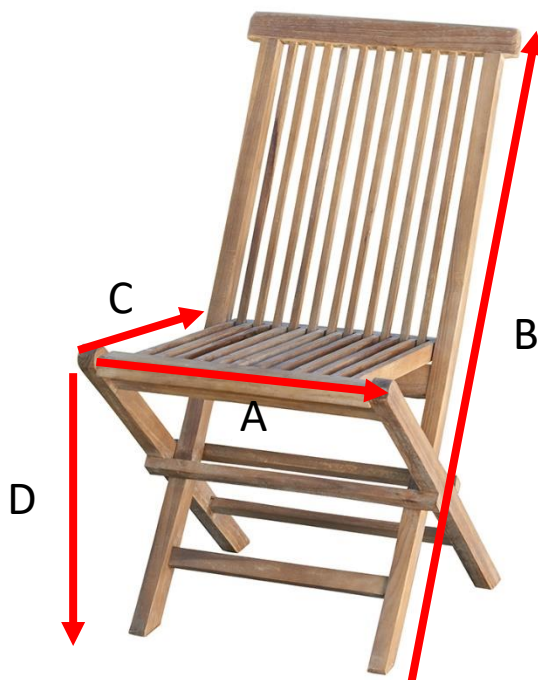

Klappbarer Gartenstuhl aus geöltem Teakholz BALI

Referenz : 1H

A = 47 cm

B = 90 cm

C = 41 cm

D = 45 cm

a = 49 cm

b = 18 cm

c = 115 cm