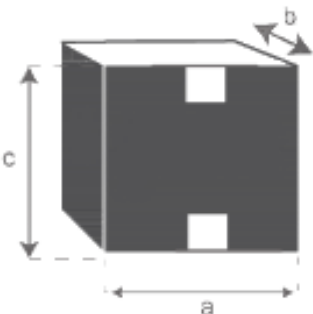

Klappbarer Gartenstuhl aus geöltem Teakholz BALI

Referenz : 1H

A = 47 cm

B = 90 cm

C = 41 cm

D = 45 cm

a = 49 cm

b = 18 cm

c = 115 cm