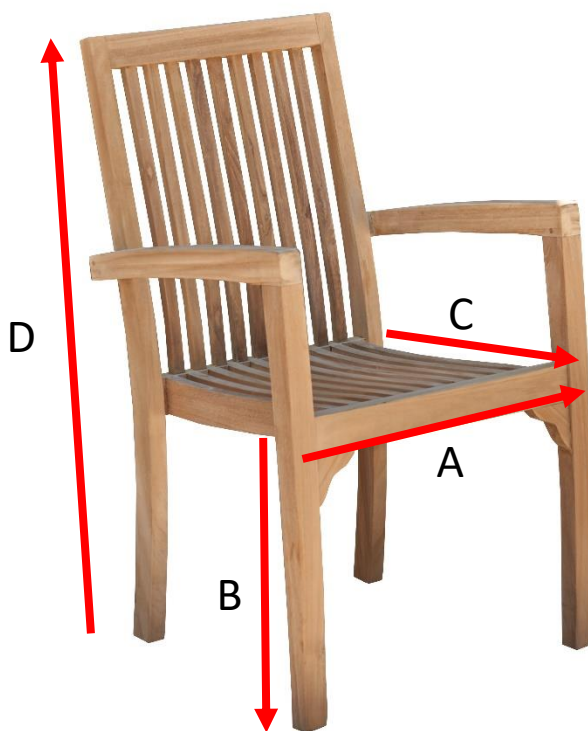

## Gartensessel aus Teakholz MIDLAND

Referenz : 6

A = 53 cm  
B = 44,5 cm  
C = 49 cm  
D = 91 cm

a = 54 cm  
b = 60 cm  
c = 99 cm