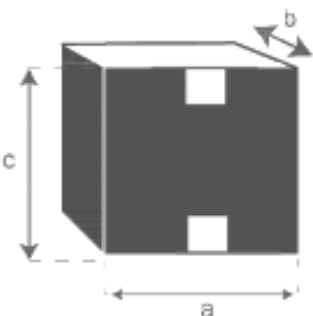

## Klappbarer Gartensessel aus geöltem Teakholz BALI

Referenz : 2H

A = 51 cm

B = 46 cm

C = 41 cm

D = 90 cm

a = 59 cm

b = 18 cm

c = 115 cm