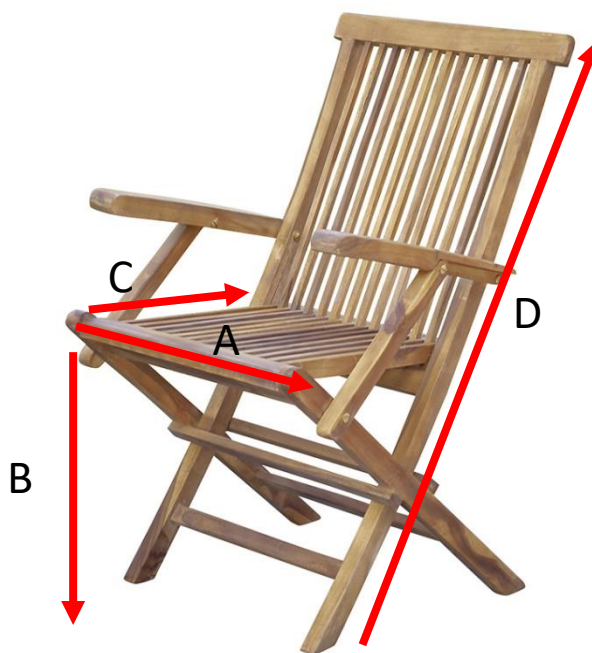

## Klappbarer Gartensessel aus geöltem Teakholz BALI

Referenz : 2H

A = 51 cm

B = 46 cm

C = 41 cm

D = 90 cm

a = 59 cm

b = 18 cm

c = 115 cm