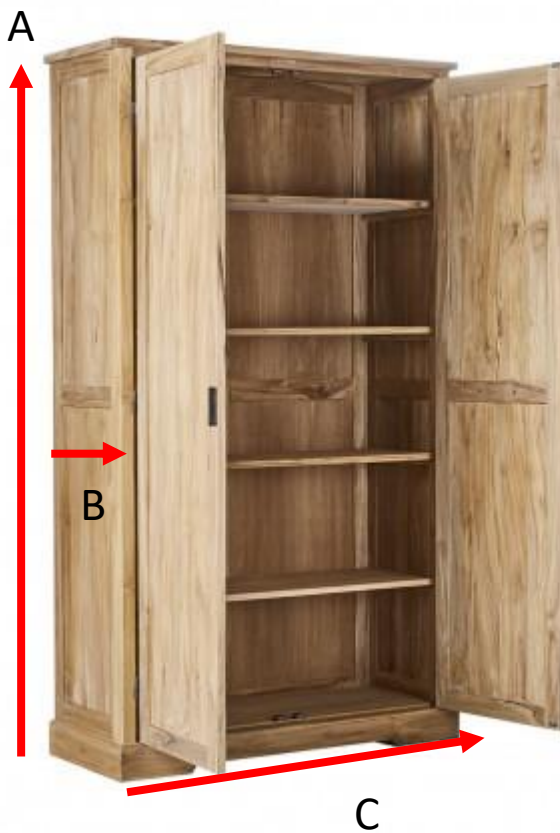

Kleiderschrank aus Teakholz 113 BOSTON Referenz : 503

A = 200 cm
B = 45 cm
C = 113 cm

a = 205 cm
b = 50 cm
c = 120 cm