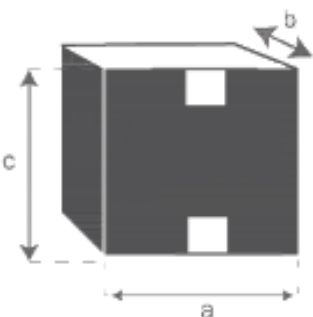

## Teakholz-Nachttisch 45 BOSTON

Referenz : 505

A = 55 cm  
B = 40 cm  
C = 45 cm

a = 150 cm  
b = 85 cm  
c = 55 cm