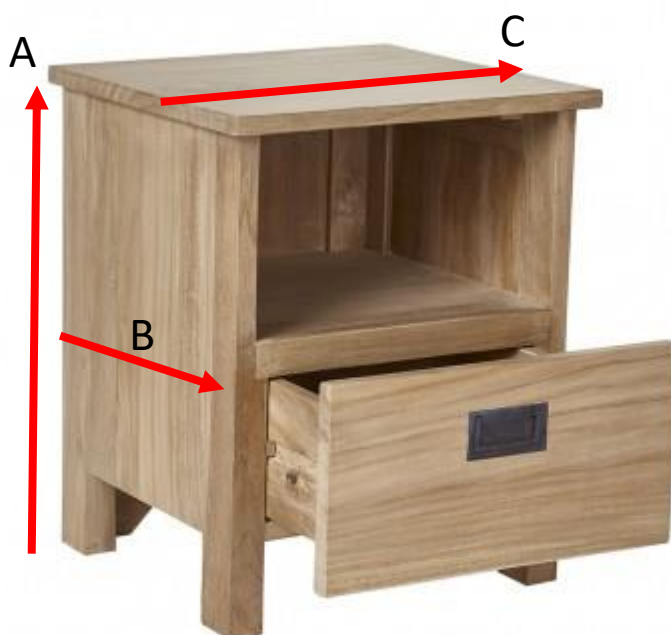

## Teakholz-Nachttisch 45 BOSTON

Referenz : 505

A = 55 cm  
B = 40 cm  
C = 45 cm

a = 150 cm  
b = 85 cm  
c = 55 cm