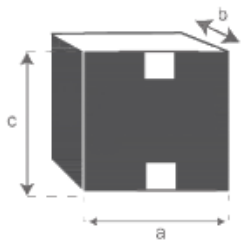

Bett aus Mindyholz 212 OSLO

Referenz : 515

A = 212 cm
B = 170 cm
C = 110 cm
E = 46 cm
F = 64 cm

a = 173 cm
b = 11 cm
C = 114 cm

a = 173 cm
b = 11 cm
C = 49 cm

a = 209 cm
b = 18 cm
C = 25 cm

a = 163 cm
b = 17 cm
C = 16 cm