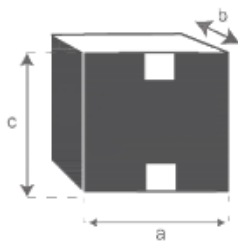

Bett aus Mindyholz 212 OSLO

Referenz : 515

A = 212 cm
B = 170 cm
C = 110 cm
E = 46 cm
F = 64 cm

a = 173 cm
b = 11 cm
C = 114 cm

a = 173 cm
b = 11 cm
C = 49 cm

a = 209 cm
b = 18 cm
C = 25 cm

a = 163 cm
b = 17 cm
C = 16 cm