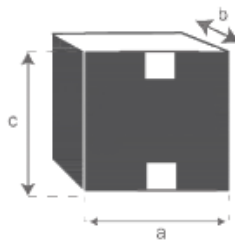

Bett aus Mindyholz 212 OSLO

Referenz : 515

A = 212 cm
B = 170 cm
C = 110 cm
E = 46 cm
F = 64 cm

a = 173 cm
b = 11 cm
C = 114 cm

a = 173 cm
b = 11 cm
C = 49 cm

a = 209 cm
b = 18 cm
C = 25 cm

a = 163 cm
b = 17 cm
C = 16 cm