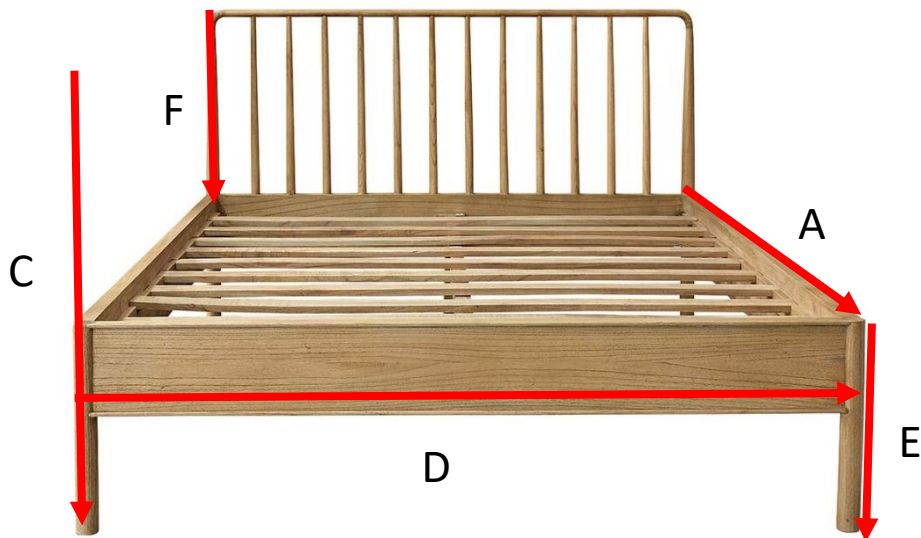

Bett aus Mindyholz 212 OSLO

Referenz : 515

A = 212 cm
B = 170 cm
C = 110 cm
E = 46 cm
F = 64 cm

a = 173 cm
b = 11 cm
C = 114 cm

a = 173 cm
b = 11 cm
C = 49 cm

a = 209 cm
b = 18 cm
C = 25 cm

a = 163 cm
b = 17 cm
C = 16 cm