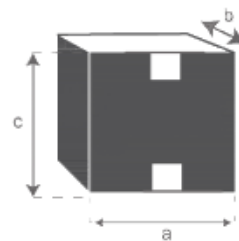

Bett aus Mindyholz 212 OSLO

Referenz : 515

A = 212 cm
B = 170 cm
C = 110 cm
E = 46 cm
F = 64 cm

a = 173 cm
b = 11 cm
C = 114 cm

a = 173 cm
b = 11 cm
C = 49 cm

a = 209 cm
b = 18 cm
C = 25 cm

a = 163 cm
b = 17 cm
C = 16 cm