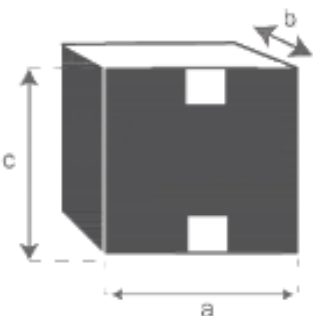

# BERAH GETAH

Bank aus massivem Teakholz 160 cm MALTE  
Referenz: 56

A = 57 cm  
B = 164 cm  
C = 77 cm  
D = 160 cm

a = 162 cm  
b = 61 cm  
c = 13 cm