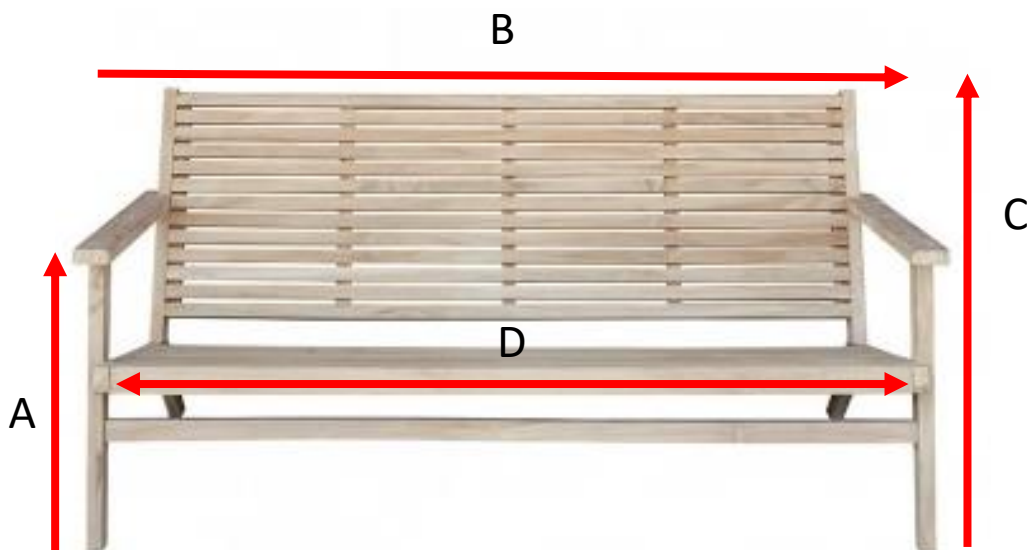

# BERAH GETAH

Bank aus massivem Teakholz 160 cm MALTE  
Referenz: 56

A = 57 cm  
B = 164 cm  
C = 77 cm  
D = 160 cm

a = 162 cm  
b = 61 cm  
c = 13 cm