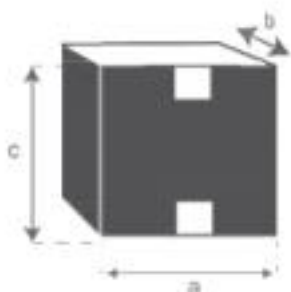

Gartensessel aus massivem Teakholz Taupe  
MIDLAND  
Referenz: 58

A = 102 cm  
B = 94 cm  
C = 78 cm

a = 110 cm  
b = 102 cm  
c = 85 cm