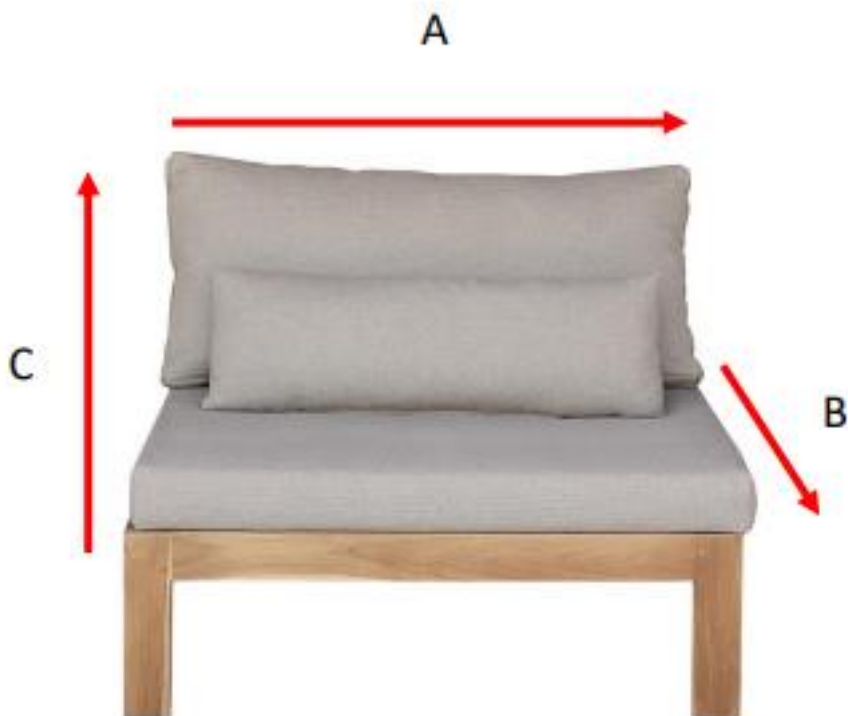

Gartensessel aus massivem Teakholz Taupe  
MIDLAND  
Referenz: 58

A = 102 cm  
B = 94 cm  
C = 78 cm

a = 110 cm  
b = 102 cm  
c = 85 cm