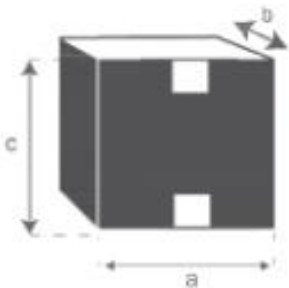

Gartensofa aus massivem Teakholz in Taupe
MIDLAND
Referenz: 59

A = 205 cm
B = 94 cm
C = 78 cm

a = 213 cm
b = 102 cm
c = 85 cm