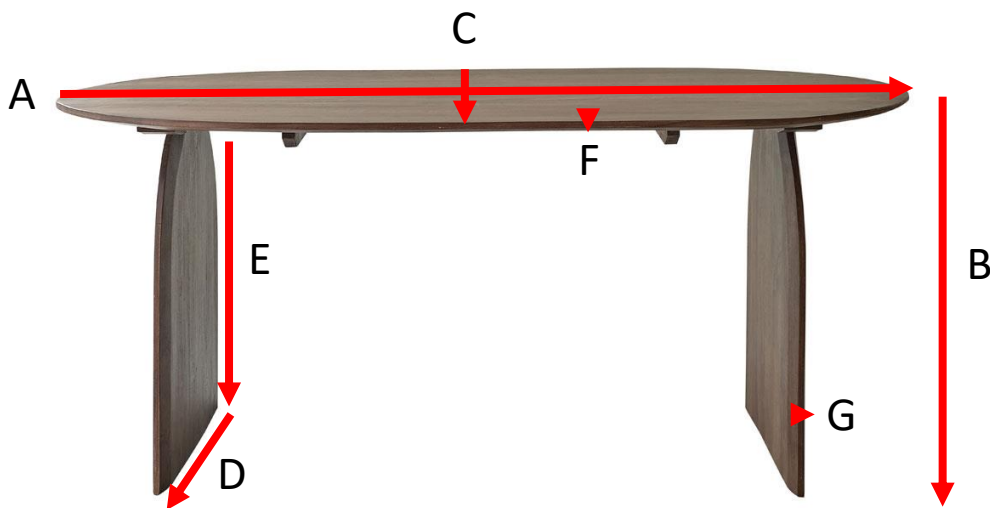

## Tisch aus Mangoholz mit Walnuss-Finish 180

Referenz : 618

A = 180 cm  
B = 77 cm  
C = 100 cm  
D = 69 cm  
E = 73 cm  
F = 2,75 cm  
G = 4 cm

a = 186 cm  
b = 22 cm  
c = 106 cm