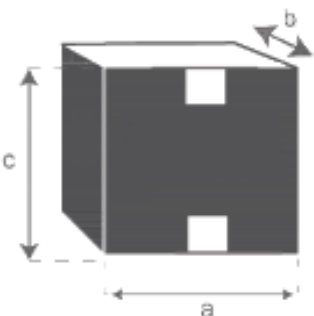

## Tisch aus Mangoholz mit Walnuss-Finish 180

Referenz : 618

A = 180 cm  
B = 77 cm  
C = 100 cm  
D = 69 cm  
E = 73 cm  
F = 2,75 cm  
G = 4 cm

a = 186 cm  
b = 22 cm  
c = 106 cm