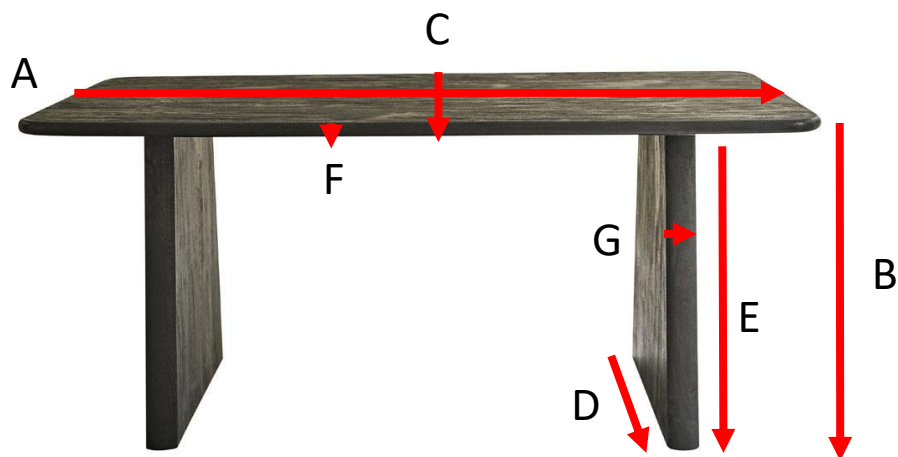

## Mangoholz Tisch schwarz 180

Referenz : 619

A = 180 cm  
B = 77 cm  
C = 100 cm  
D = 75 cm  
E = 73 cm  
F = 4 cm  
G = 7,5 cm

a = 186 cm  
b = 18 cm  
c = 106 cm