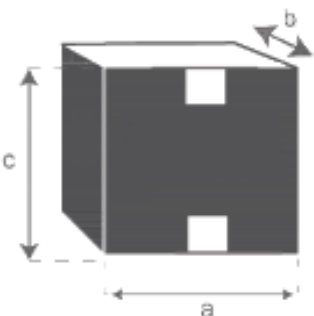

## Mangoholz Tisch schwarz 180

Referenz : 619

A = 180 cm  
B = 77 cm  
C = 100 cm  
D = 75 cm  
E = 73 cm  
F = 4 cm  
G = 7,5 cm

a = 186 cm  
b = 18 cm  
c = 106 cm