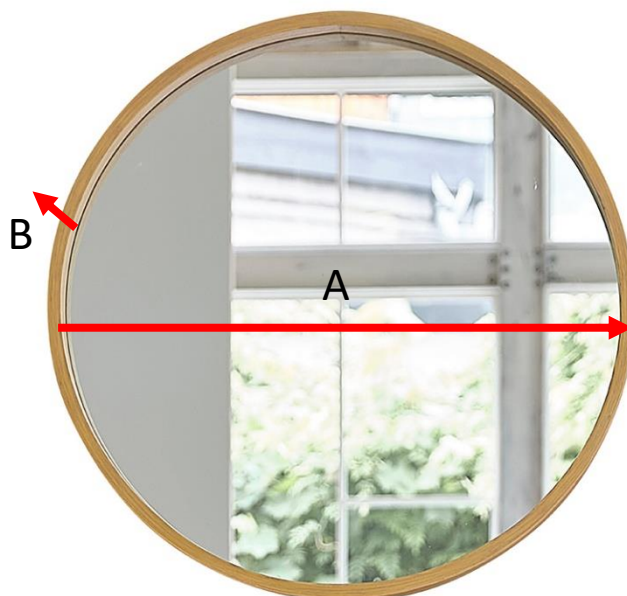

Runder Spiegel aus Eichenholz 50 Referenz : 702

A = 50 cm
B = 5 cm

a = 54 cm
b = 54 cm
c = 9 cm