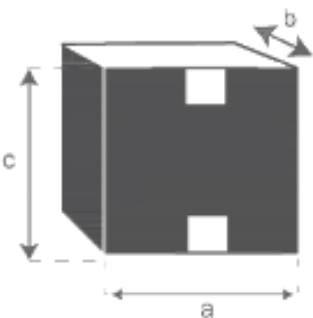

Bad Hochschrank in Grün 160

Referenz : 707

A = 35 cm
B = 35 cm
C = 160 cm

a = 39 cm
b = 39 cm
c = 165 cm