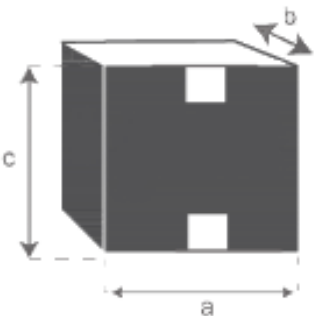

Badezimmermöbel in Schwarz 80

Referenz : 709

A = 80 cm

B = 50 cm

C = 60 cm

a = 84 cm

b = 54 cm

c = 65 cm