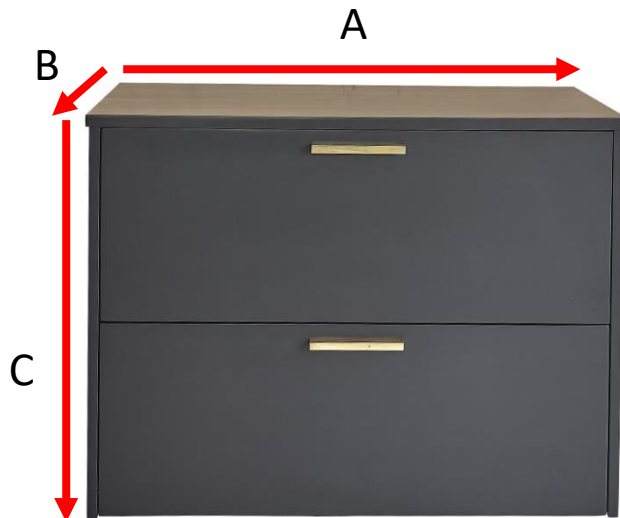

Badezimmermöbel in Schwarz 80

Referenz : 709

A = 80 cm

B = 50 cm

C = 60 cm

a = 84 cm

b = 54 cm

c = 65 cm