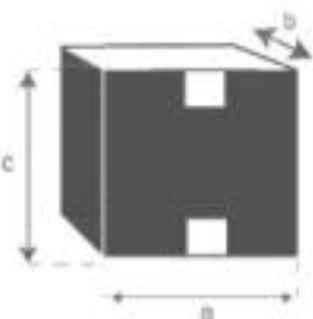

Gartenbank aus geöltem Teakholz 120 BALI
Referenz: 70H

A = 93 cm
B = 120 cm
C = 66 cm
D = 45 cm

a = 100 cm
b = 130 cm
c = 70 cm