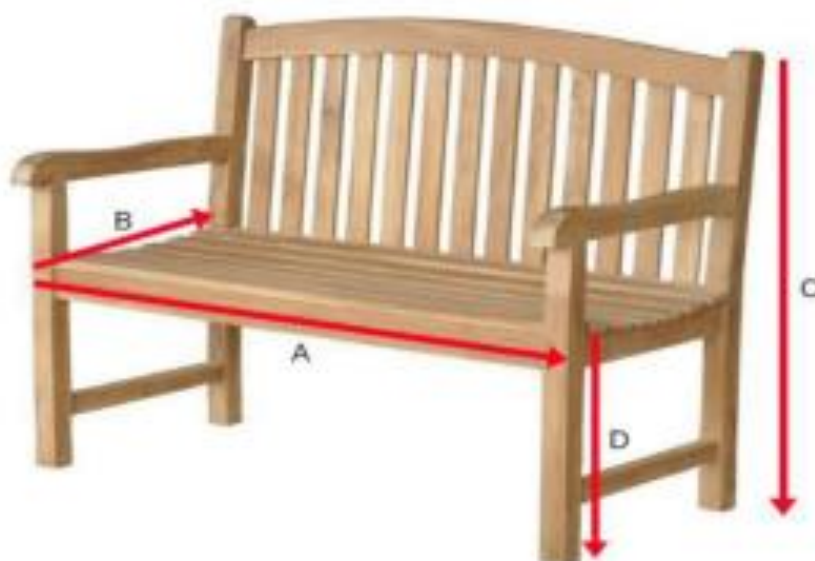

Sitzbank aus geöltem Teakholz 150 BALI

Referenz: 71H

A = 150 cm
B = 60 cm
C = 93 cm
D = 45 cm

a = 163 cm
b = 76 cm
c = 19 cm