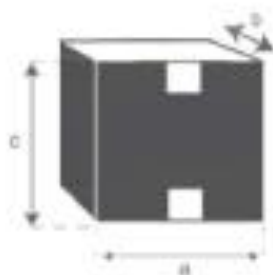

Sitzbank aus geöltem Teakholz 150 BALI

Referenz: 71H

A = 150 cm
B = 60 cm
C = 93 cm
D = 45 cm

a = 163 cm
b = 76 cm
c = 19 cm