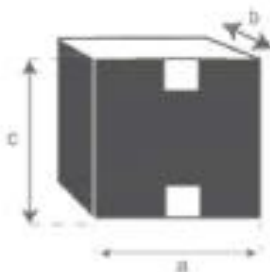

Tisch aus recyceltem Teakholz CARGO 200/290
Referenz **900**

www.berahgetah.com

A = 200 cm
B = 100 cm
C = 77 cm
D = 3 cm
E = 6 cm

a = 202 cm
b = 103 cm
c = 24 cm